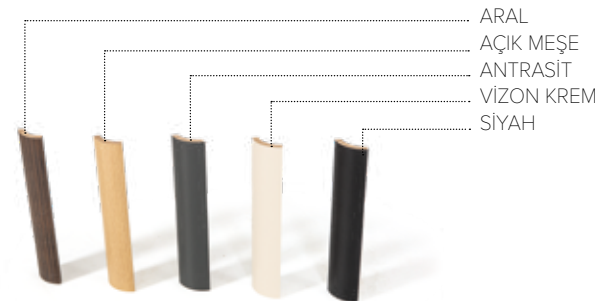

Genişlik / L العرض (cm)	Derinlik / D العمق (cm)	Yükseklik / H الارتفاع (cm)
MASA / DESK	250	195	75
SEHPA / COFFE TABLE	80	60	45
DOLAP / CABINET	240	45	90

SEÇİLEBİLİR
C MDF PROFİL
RENKLERİ